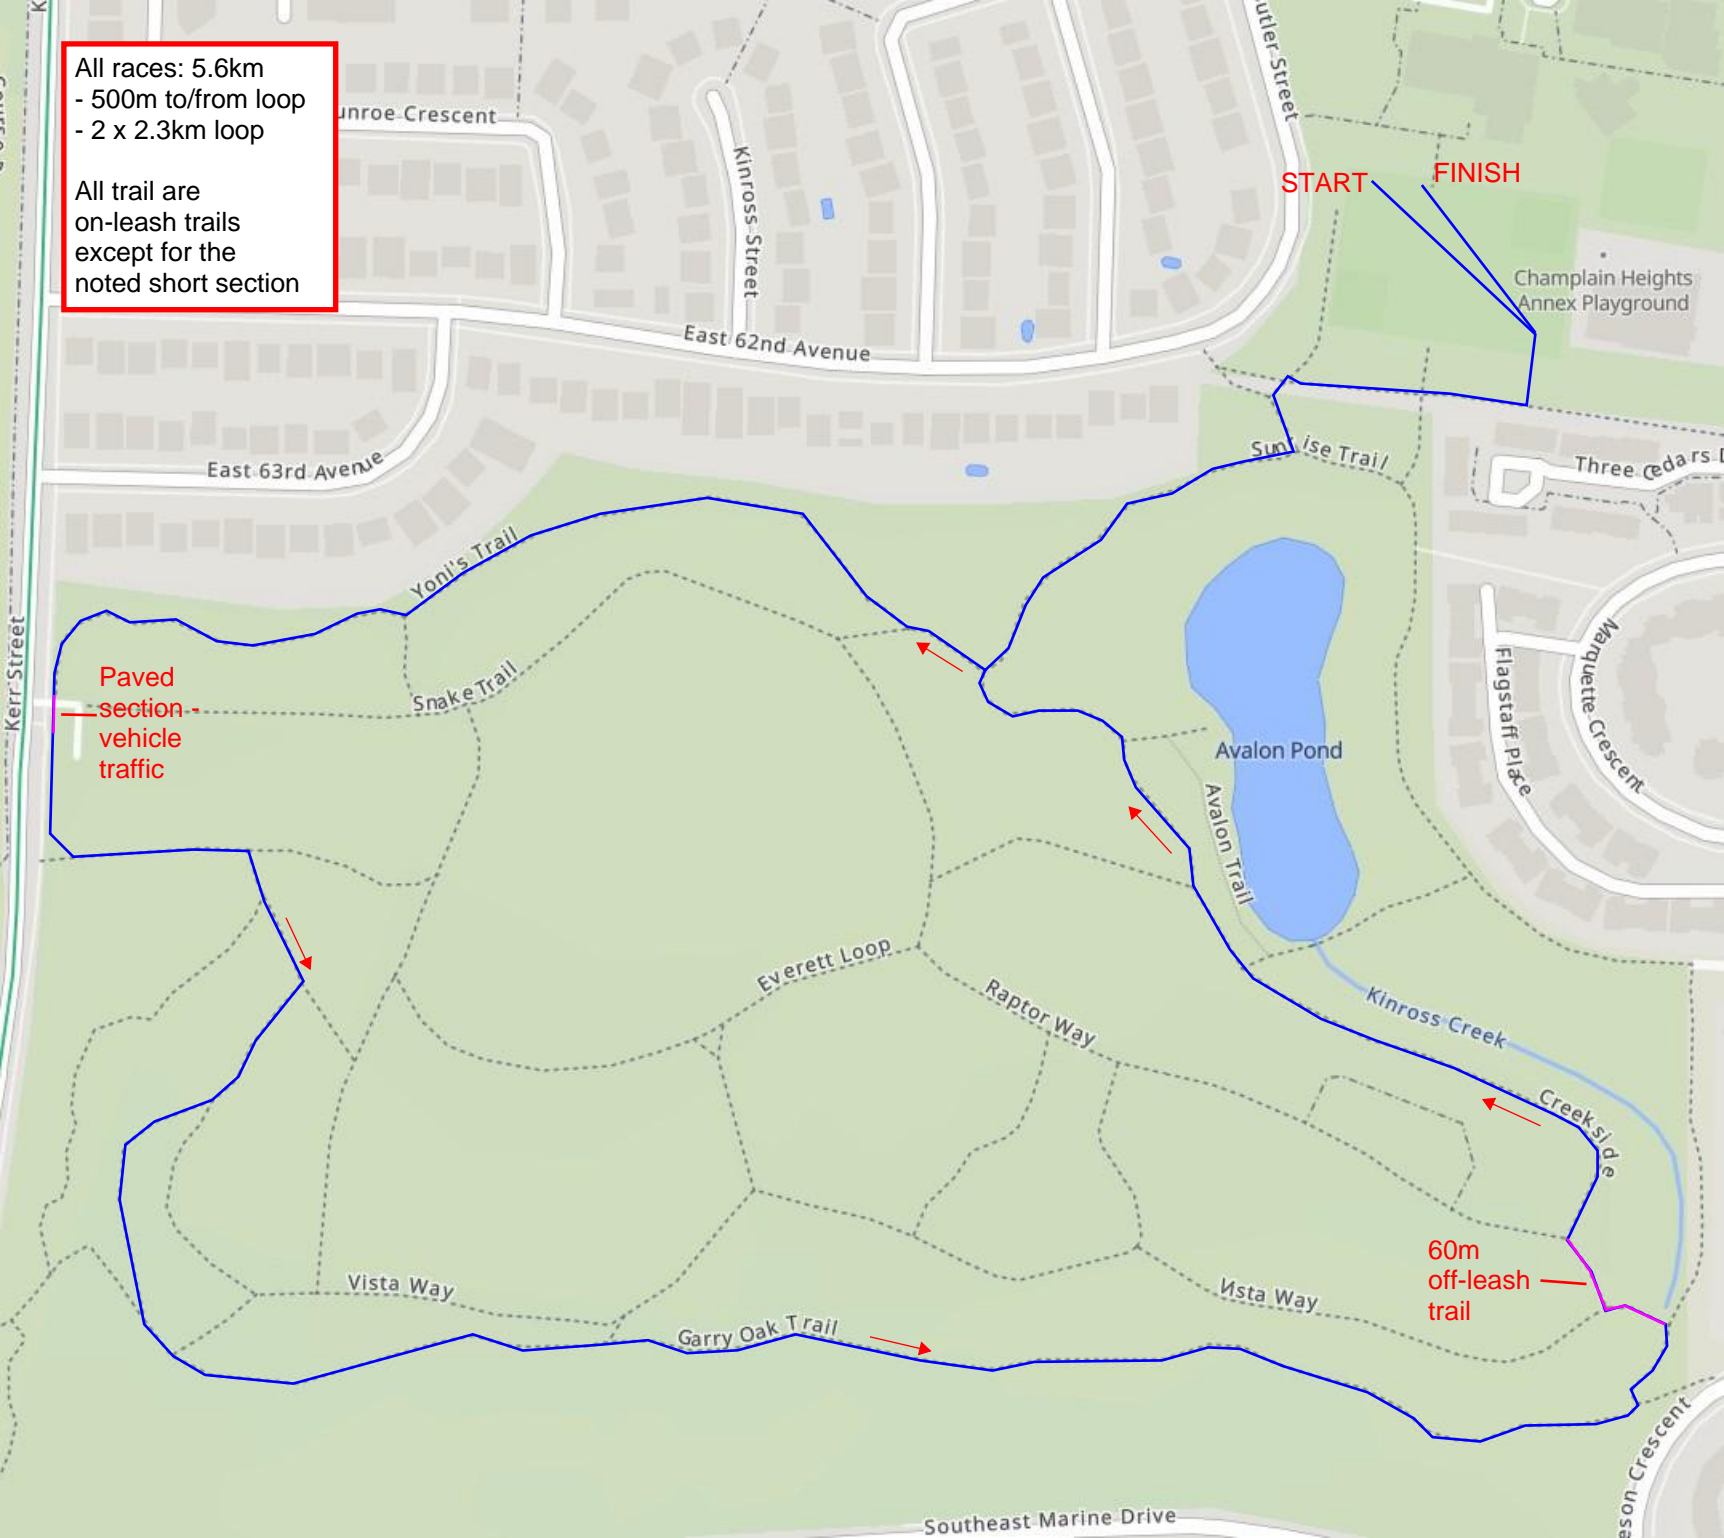

All races: 5.6km
- 500m to/from loop
- 2 x 2.3km loop

All trail are
on-leash trails
except for the
noted short section

START

FINISH

Paved
section -
vehicle
traffic

60m
off-leash
trail